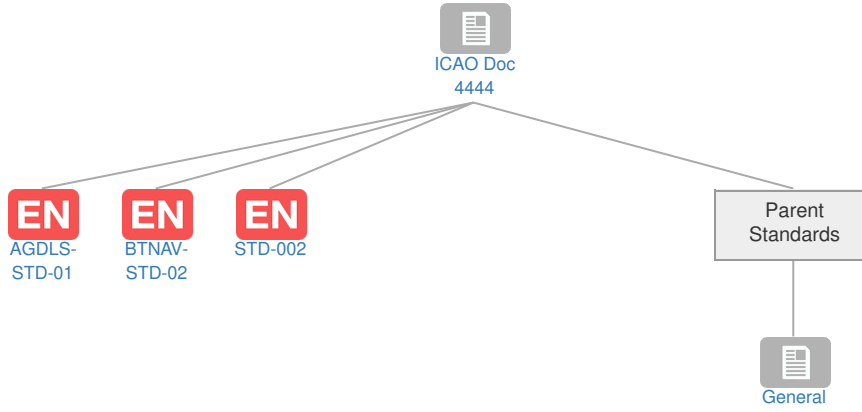

ICAO Doc 4444

Air Traffic Management

Context

Related Elements

Parent Standards

Title	Description	Status	Related Elements
General	-	-	

Child Standards: No associated data

Enablers

Code	Title	IOC	Related Elements	Analysis
AGDLS-STD-01	ICAO provisions for CPDLC for IM	-	OI EN	Analysis
BTNAV-STD-02	Navigation Performance in ICAO provisions for Enhanced CTA	31-12-2016	OI EN DS	Analysis
STD-002	PANS-ATM to include RT phraseology for Tactical Parallel Offset (TPO) and FRT	31-12-2020	EN	Analysis