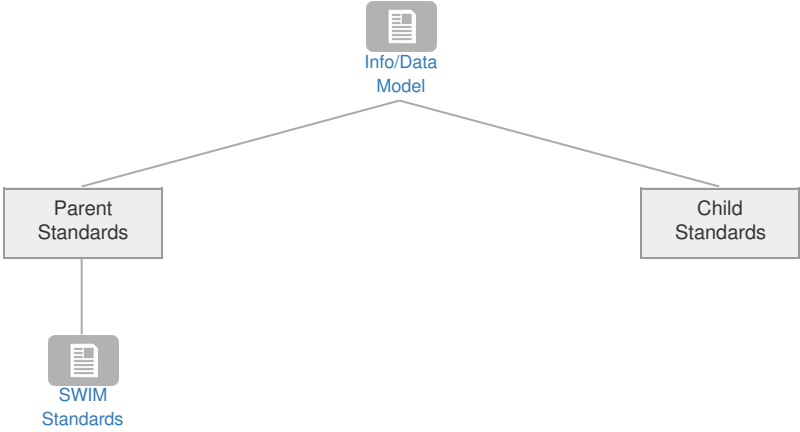

Info/Data Model

Context

Related Elements

Parent Standards

Title	Description	Status	Related Elements
SWIM Standards	-	-	

Child Standards

Title	Description	Status	Related Elements
AIDX	Aviation Information Data Change	Existing Standard	
AIRM	ATM Information Reference Model	Existing Standard	
AMXM/AMDB	Aerodrome Mapping Exchange Model	Existing Standard	
BADA	Base of Aircraft Data	Existing Standard	
EUROCONTROL WXCM	Weather Exchange Conceptual Model (WXCM)	Existing Standard	
EUROCONTROL WXXS	Weather Exchange Schema (WXXS)	Existing Standard	
FIXM	Flight Information Exchange Model	Existing Standard	EN
ISRM	Information Service Reference Model	Existing Standard	
OATA	The Overall ATM/CNS Target Architecture	Existing Standard	

Enablers: No associated data