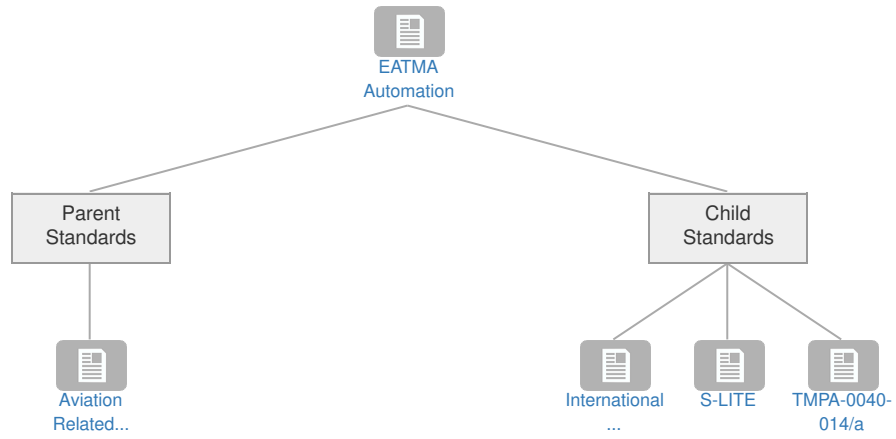

EATMA Automation

Context

Related Elements

Parent Standards

Title	Description	Status	Related Elements
Aviation Related Standards	-	-	

Child Standards

Title	Description	Status	Related Elements
International Flight Object Standard	Draft International Flight Object Standard	Existing Standard	
S-LITE	Stars Local Integrated Terminal Equipment (Lite)	Existing Standard	
TMPA-0040-014/a	D_Brite Internal Interface Document (IID)	Existing Standard	

Enablers: No associated data