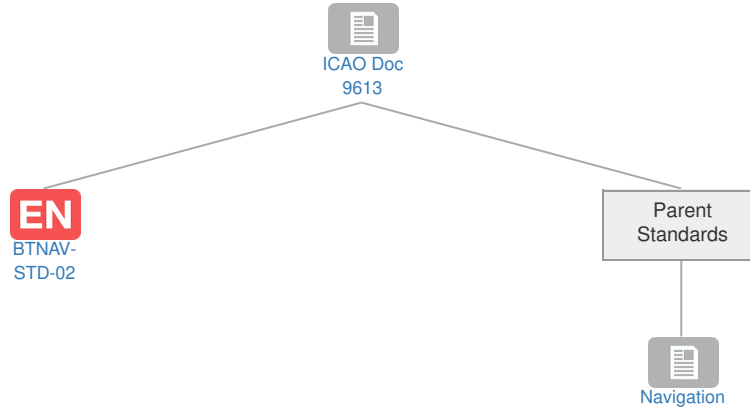

ICAO Doc 9613

Performance Based Navigation Manual, 3rd Edition

Context

Related Elements

Parent Standards

Title	Description	Status	Related Elements
Navigation	-	-	

Child Standards: No associated data

Enablers

Code	Title	IOC	Related Elements	Analysis
BTNAV-STD-02	Navigation Performance in ICAO provisions for Enhanced CTA	31-12-2016	OI EN DS	Analysis